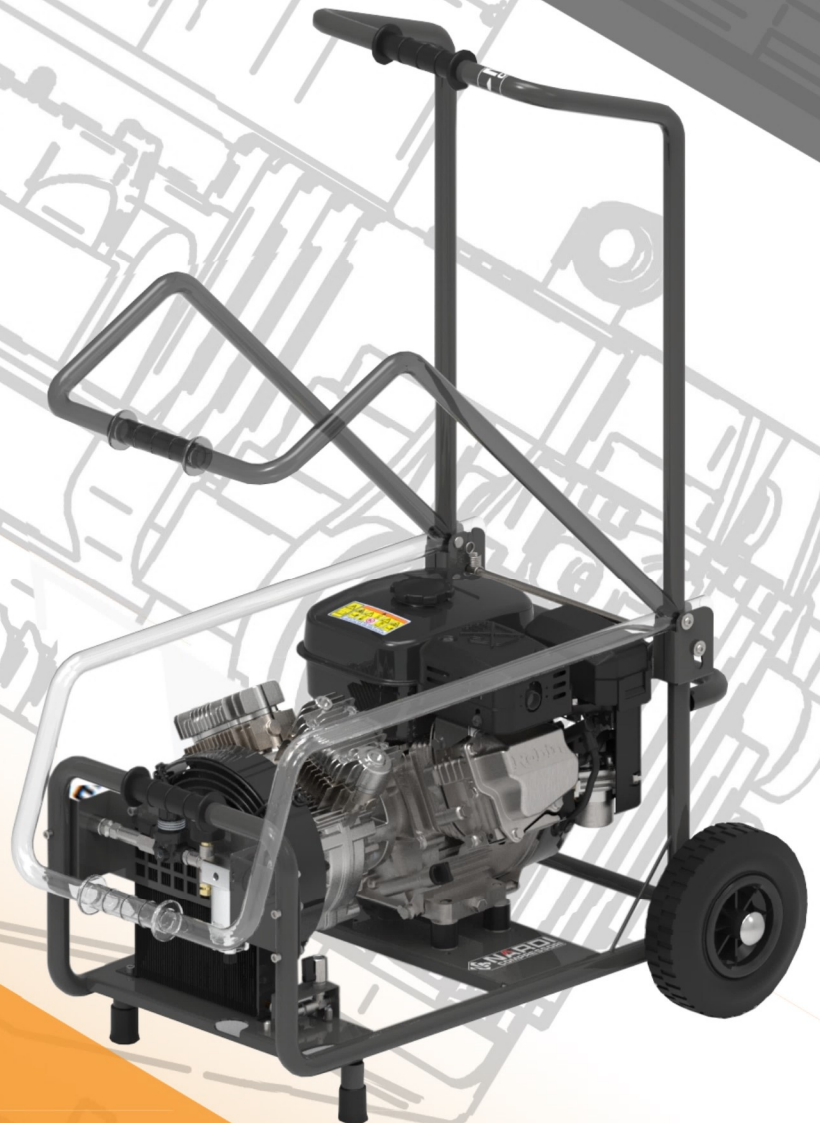

LASTMILE FIBRE

PORTABLE
OILLESS FIBRE
AIR COMPRESSOR
7 HP | 265 LTR

LM 265/10

WWW.LASTMILEFIBRE.CO.UK

ENQUIRIES@LASTMILEFIBRE.CO.UK

FEATURES AND BENEFITS

Item No	LM265/10
Engine	7 HP / 2900 rpm RATO Petrol
Air Intake	19 CFM (510 ltr/min)
Air Flow Rate	9,4 CFM (265 ltr/min)
Maximum Pressure	145 psi (10 bar)
Noise Level	85 dB LpA / 94 dB LwA
Fuel Tank Capacity	3,6 Litres
Weight	37 kg
Dimensions (closed)	mm L 560 x W 750 x H 480
Dimensions (open)	mm L 560 x W 750 x H 1120